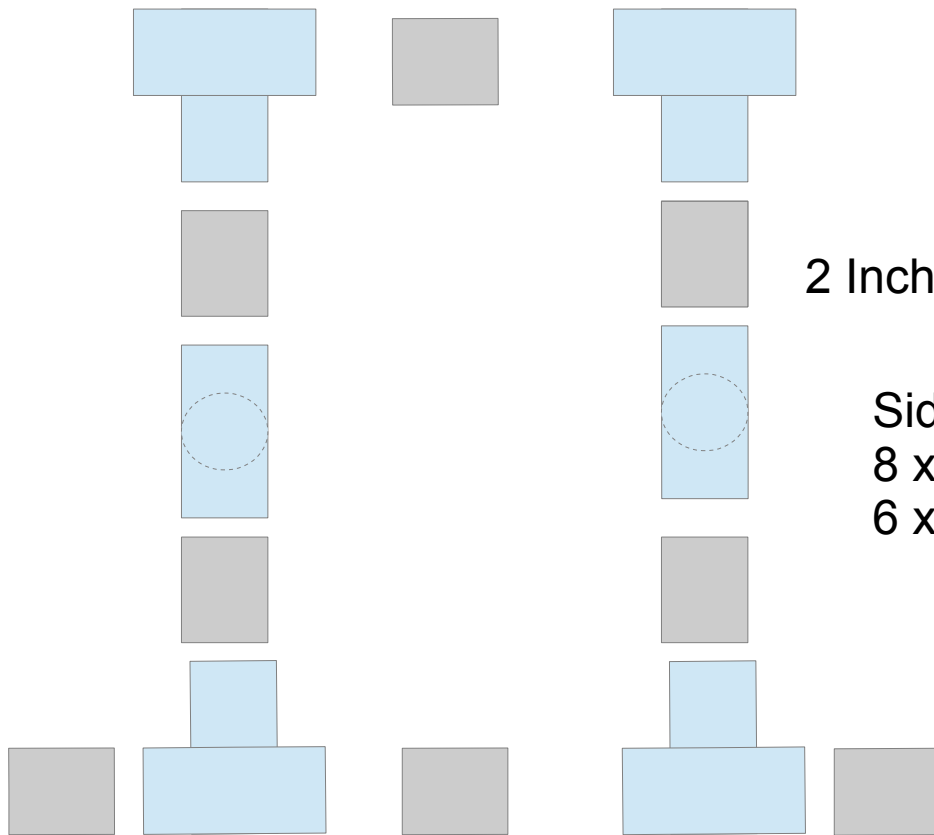

PVC Cradles

1 1/2 inch PVC

2 Inch

Side
8 x 2 inch pieces
6 x Tees

7 Inches

4 Inches

Front/Back
4 x 7 Inch pieces
1 x 4 inch
2 x Tees
2 x 90 elbows